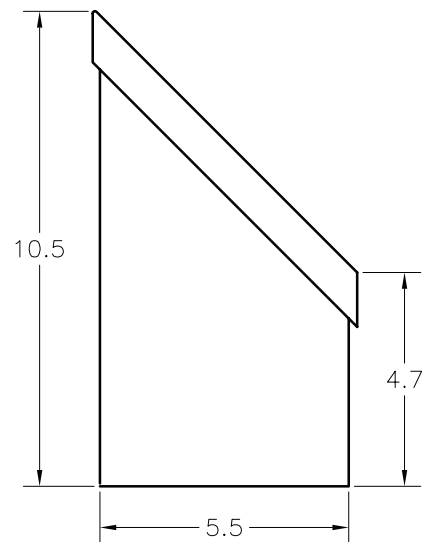

BB-O3A LED

Par Angle Well Light

DESCRIPTION

Cleverly designed by our professional lighting experts to provide strong light yet remain practically unnoticeable, this well light is adjustable for brightness and may be used to graze or fully highlight your home's lovely exterior, or uplight a striking tree.

SPECIFICATIONS

Lamp	6-watt PAR36 LED
Equivalent	35-watt PAR36 halogen
Material	PVC
Beam Spread	SPOT, WFL, VWFL
Specifications	380 lumens 3,000k 80+ CRI IP 67
Optional	Glass lens (shown with BA16) BA16MBR ANT BRASS

PHOTOMETRIC